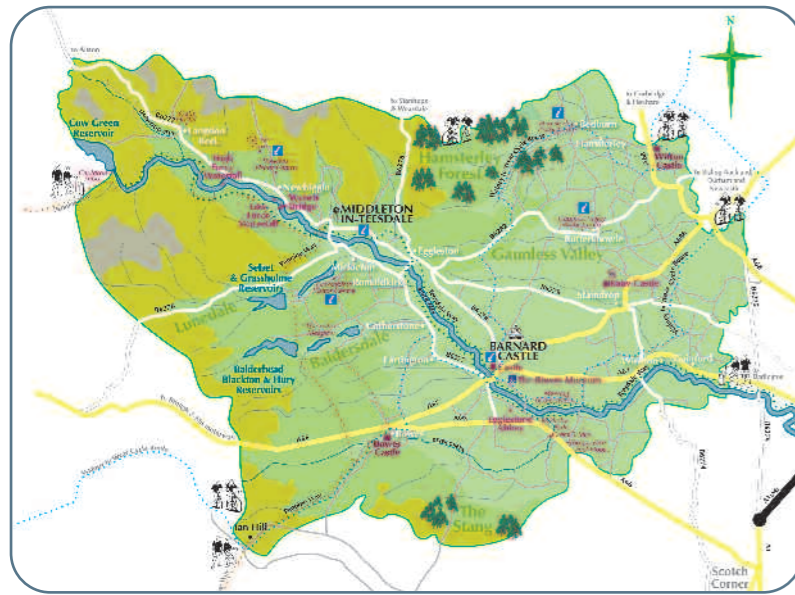

Digital Teesdale

Services begin in January 2011, covering the whole of Teesdale by July 2011. Our competitively priced packages offer flexibility to both home and business users. **The Digital Teesdale network can deliver basic access speeds of 2Mb/s download. You could be connected within 48 hours of an online registration.**

Choose Digital Teesdale for faster broadband, for competitive business, for better education, for enhanced communication

The aims of Digital Teesdale

Many homes and businesses in Teesdale have either no broadband provision or receive poor quality service. Digital Teesdale will make next generation broadband available throughout Teesdale. Broadband is vital to sustaining communities, attracting and growing businesses. Teesdale has a high number of micro and home-based businesses which will benefit from connectivity.

Where in Teesdale?

- | | | |
|---------------------|-----------------------|----------------------|
| Barnard Castle | Hamsterley | Newbiggin |
| Barningham | Hamsterley Common | Ovington |
| Bolam | Headlam | Raby with Keverstone |
| Boldron | Hilton | Rokeby |
| Bowes | Holwick | Romaldkirk |
| Cleatlam | Hunderthwaite | South Bedburn |
| Cockfield | Hutton Magna | Staindrop |
| Cotherstone | Ingleton | Startforth |
| Eggleston | Langleydale & Shotton | Streatlam & Stainton |
| Egglestone Abbey | Lartington | Whorlton |
| Etherley | Lunedale | Winston |
| Evenwood and Barony | Lynesack & Softley | Woodland |
| Forest and Frith | Marwood | Wycliffe with Thorpe |
| Gainford | Mickleton | |
| Gilmonby | Middleton in Teesdale | |